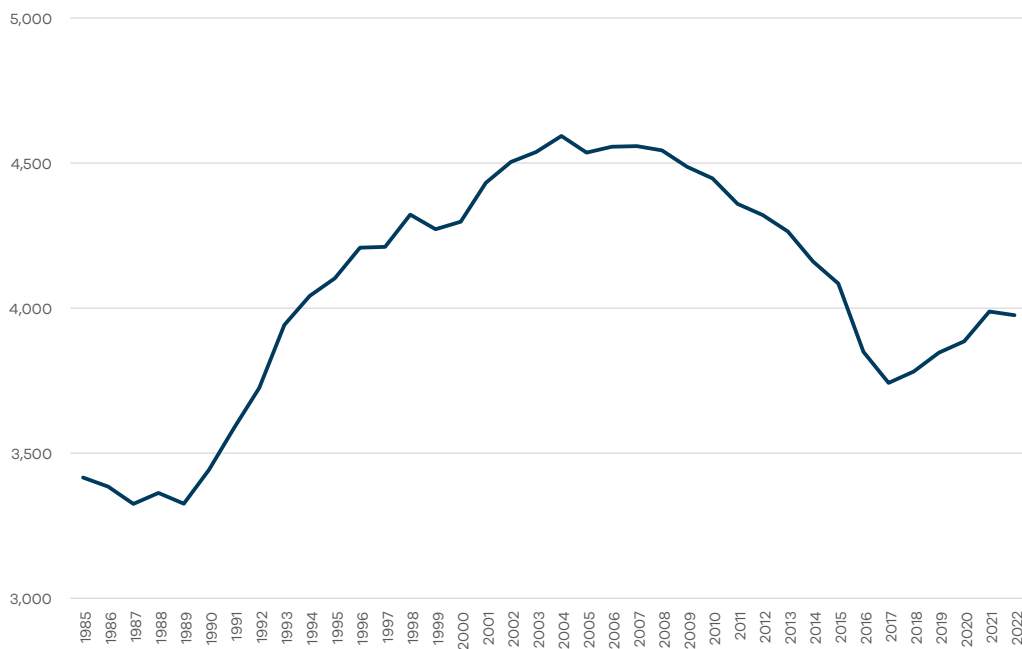

Total students enrolled in Catholic Schools - Diocese of Port Pirie

	2011	2012	2013	2014	2015	2016	2017	2018	2019	2020	2021	2022
Total Students	4,359	4,321	4,264	4,161	4,085	3,849	3,742	3,781	3,847	3,886	3,988	3,976