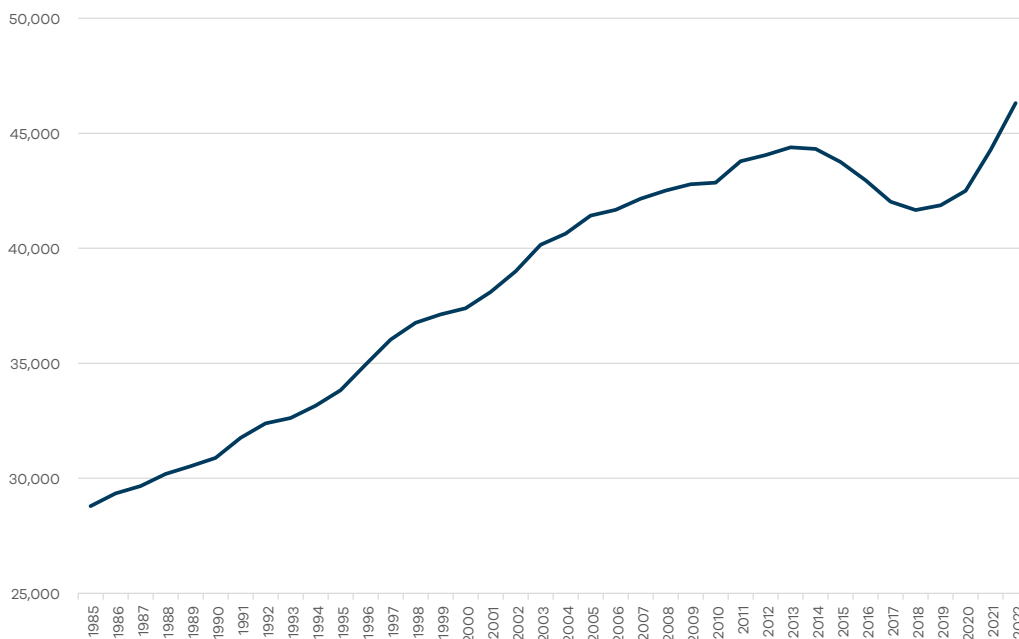

Total students enrolled in Catholic Schools - Archdiocese of Adelaide

	2011	2012	2013	2014	2015	2016	2017	2018	2019	2020	2021	2022
Total Students	43,787	44,054	44,387	44,321	43,751	42,957	42,027	41,665	41,874	42,500	44,277	46,316