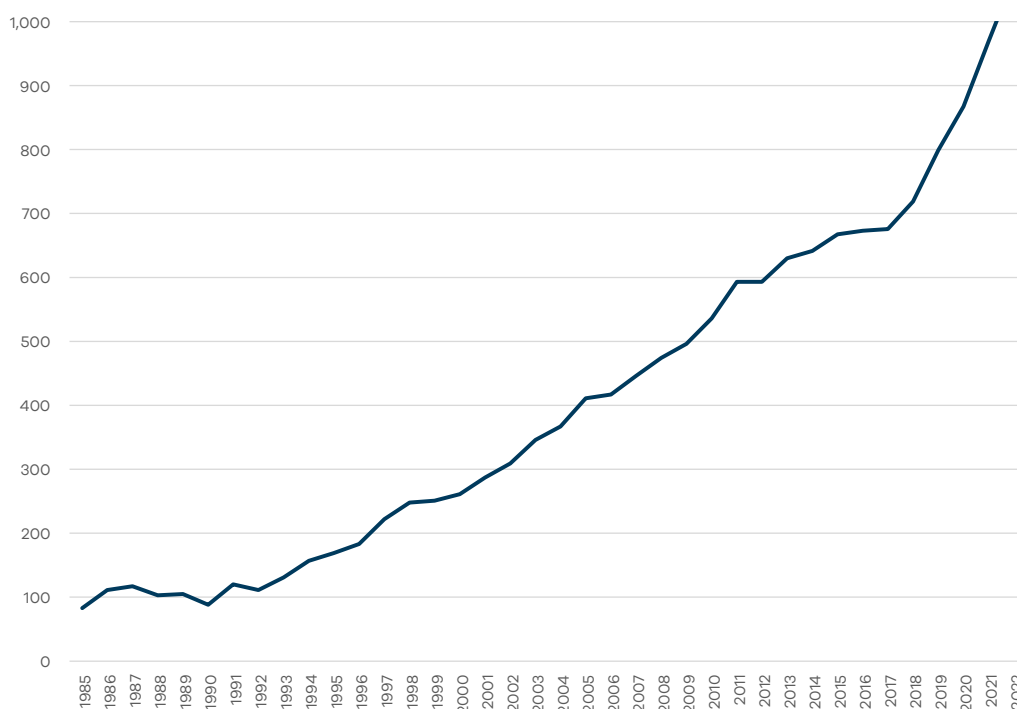

Indigenous student enrolments in Catholic Schools in South Australia

	2011	2012	2013	2014	2015	2016	2017	2018	2019	2020	2021	2022
Total Indigenous Students	593	593	630	641	667	673	676	719	799	867	969	1,068