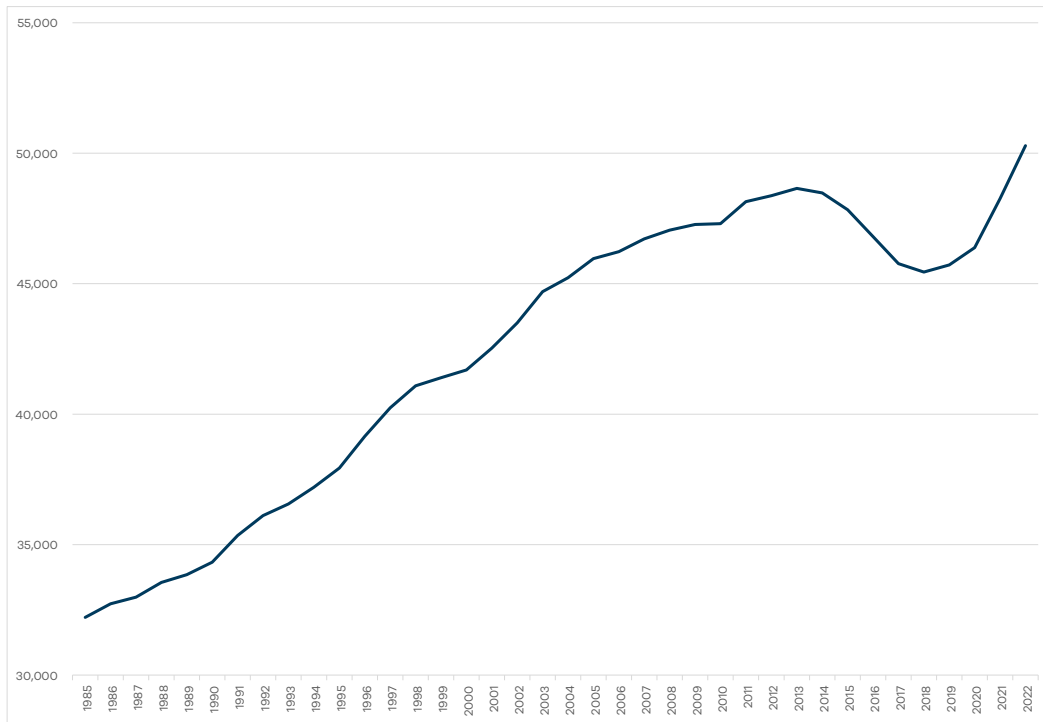

Total students enrolled in Catholic Schools in South Australia

	2011	2012	2013	2014	2015	2016	2017	2018	2019	2020	2021	2022
Total Students	48,147	48,375	48,651	48,482	47,836	46,806	45,769	45,446	45,702	46,385	48,265	50,292