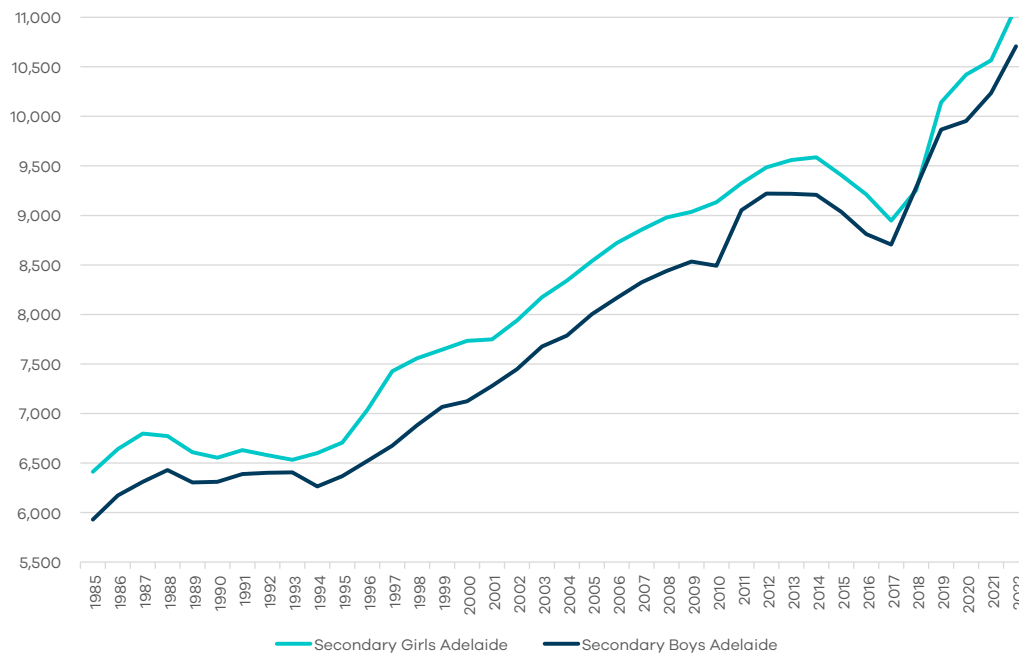

Male and Female Secondary Enrolments in Catholic Schools Archdioceses of Adelaide

	2011	2012	2013	2014	2015	2016	2017	2018	2019	2020	2021	2022
Girls	9,325	9,486	9,560	9,587	9,408	9,211	8,946	9,254	10,141	10,421	10,565	11,106
Boys	9,054	9,220	9,218	9,208	9,037	8,811	8,706	9,285	9,866	9,954	10,236	10,708