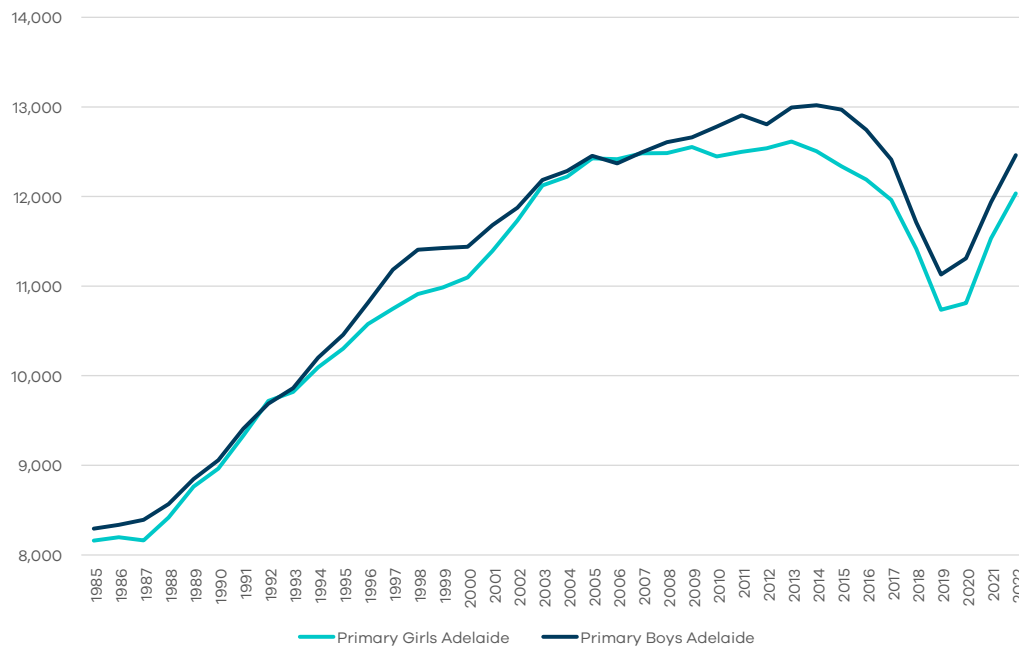

Male and Female Primary Enrolments in Catholic Schools Archdioceses of Adelaide

	2011	2012	2013	2014	2015	2016	2017	2018	2019	2020	2021	2022
Girls	12,500	12,540	12,615	12,505	12,337	12,190	11,963	11,415	10,737	10,812	11,533	12,036
Boys	12,908	12,807	12,994	13,020	12,970	12,745	12,411	11,712	11,129	11,311	11,937	12,462