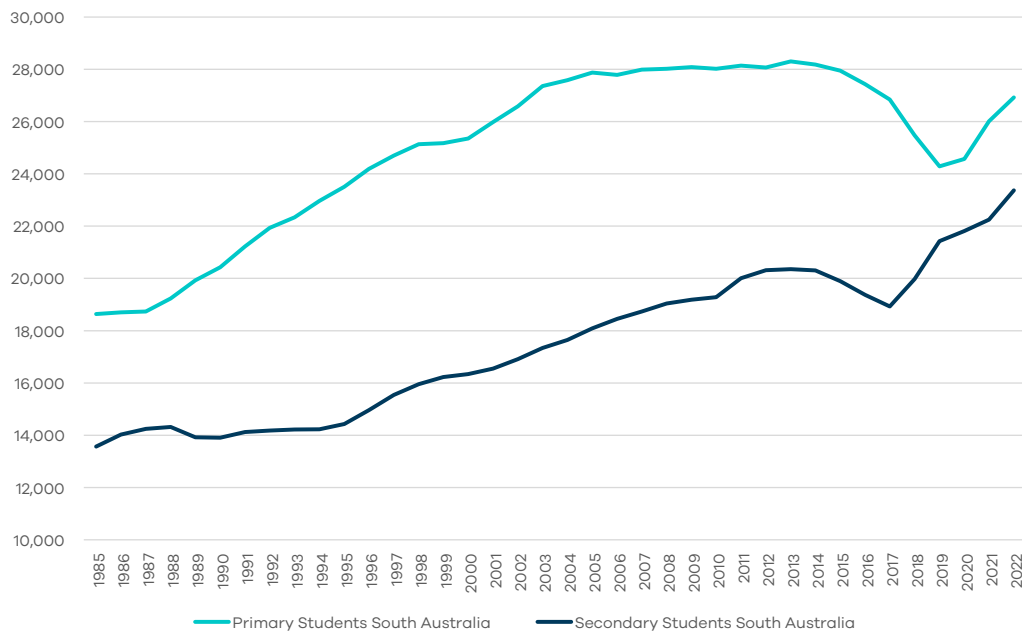

Primary and Secondary Enrolments in Catholic Schools in South Australia

	2011	2012	2013	2014	2015	2016	2017	2018	2019	2020	2021	2022
Primary	28,142	28,065	28,296	28,177	27,944	27,433	26,840	25,475	24,240	24,572	26,014	26,925
Secondary	20,005	20,310	20,355	20,306	19,891	19,373	18,929	19,972	21,430	21,814	22,251	23,366