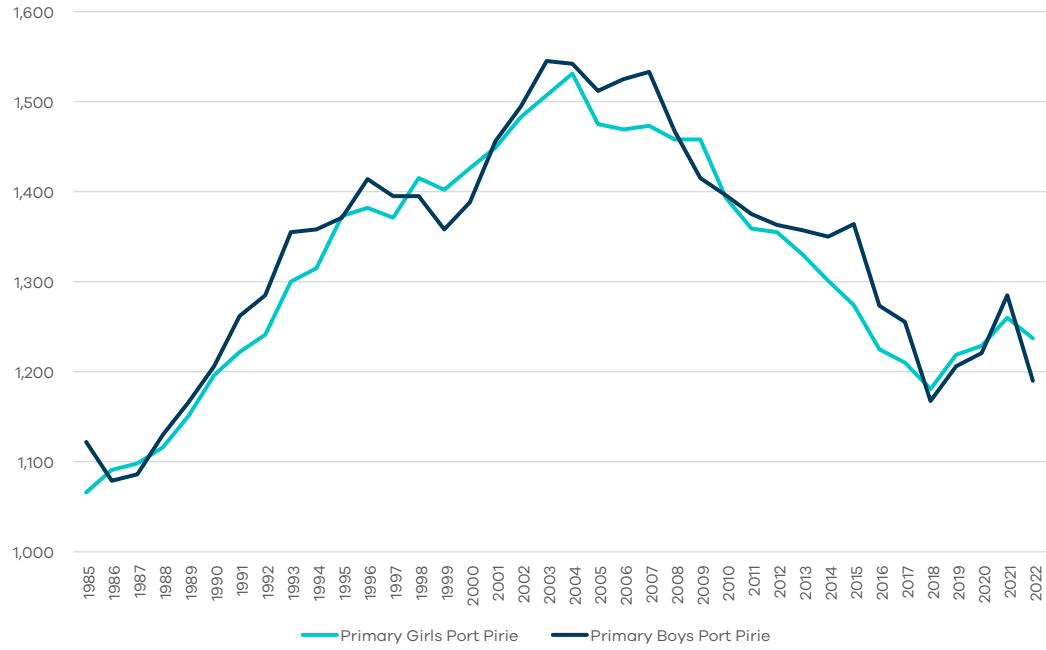

Male and Female Primary Enrolments in Catholic Schools Diocese of Port Pirie

	2011	2012	2013	2014	2015	2016	2017	2018	2019	2020	2021	2022
Girls	1,359	1,355	1,330	1,301	1,274	1,225	1,210	1,181	1,219	1,229	1,260	1,237
Boys	1,375	1,363	1,357	1,350	1,364	1,273	1,255	1,167	1,206	1,221	1,285	1,190