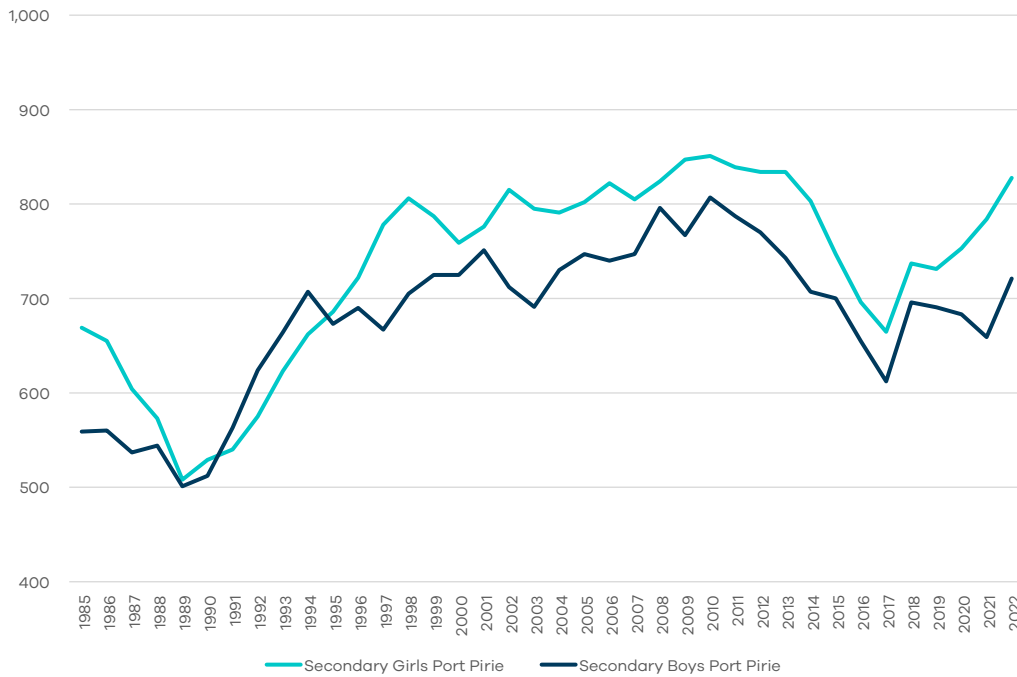

Male and Female Secondary Enrolments in Catholic Schools Diocese of Port Pirie

	2011	2012	2013	2014	2015	2016	2017	2018	2019	2020	2021	2022
Girls	839	834	834	803	747	696	665	737	731	753	784	828
Boys	787	770	743	707	700	655	612	696	691	683	659	721