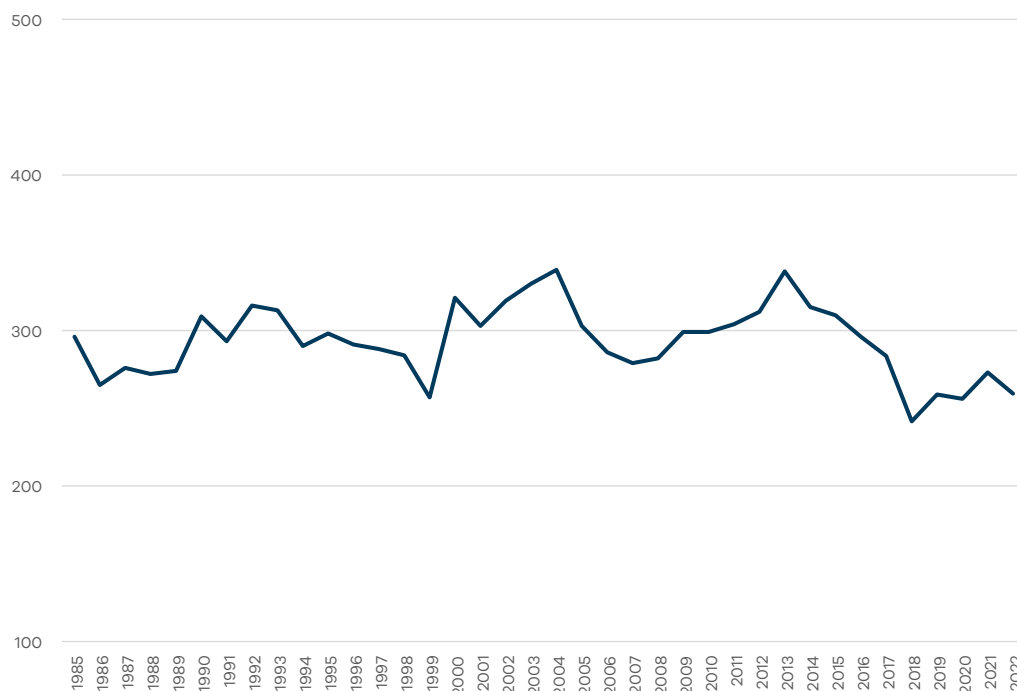

Boarding student enrolments in Catholic Schools in South Australia

	2011	2012	2013	2014	2015	2016	2017	2018	2019	2020	2021	2022
Total Boarders	304	312	338	315	310	296	284	242	259	256	273	259